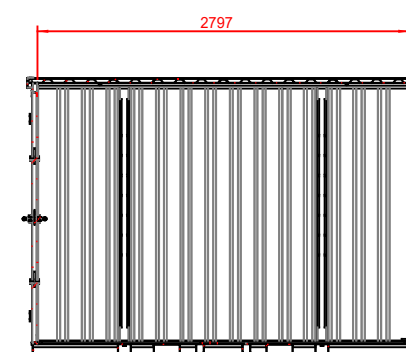

SECTION A-A
SCALE 1 : 35

SECTION B-B
SCALE 1 : 35

3M STORAGE CONTAINER DIMENSIONS

INNER HEIGHT	1950 mm
DOOR HEIGHT	1900 mm
LENGTH OF DOOR	1750 mm
LENGTH OF BIG DOOR	937 mm
LENGTH OF SMALL DOOR	813 mm