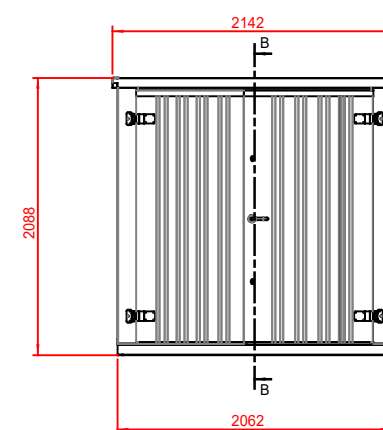

SECTION A-A
SCALE 1 : 35

SECTION B-B
SCALE 1 : 35

3M STORAGE CONTAINER DIMENSIONS

INNER HEIGHT	1950 mm
DOOR HEIGHT	1900 mm
LENGTH OF DOOR	1750 mm
LENGTH OF BIG DOOR	937 mm
LENGTH OF SMALL DOOR	813 mm