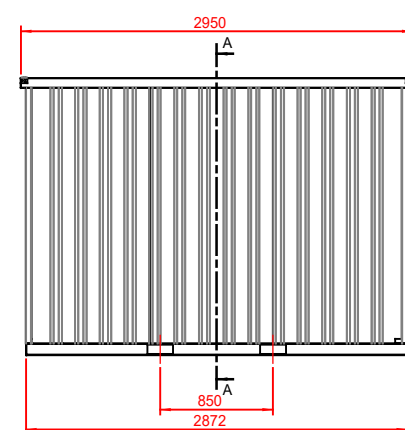

SECTION A-A
SCALE 1 : 35

SECTION B-B
SCALE 1 : 35

3M STORAGE CONTAINER DIMENSIONS

INNER HEIGHT	1950 mm
DOOR HEIGHT	1900 mm
LENGTH OF DOOR	1750 mm
LENGTH OF BIG DOOR	937 mm
LENGTH OF SMALL DOOR	813 mm