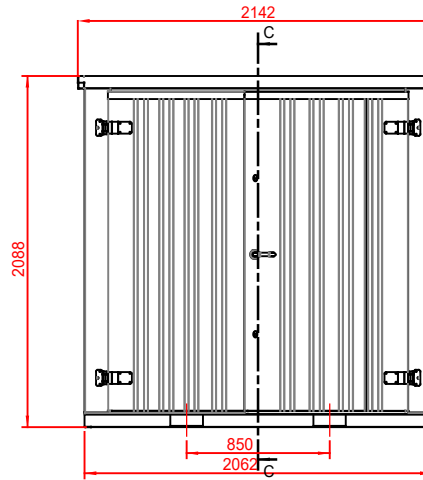

SECTION B-B

SECTION C-C

2M STORAGE CONTAINER DIMENSIONS

INNER HEIGHT	1950 mm
DOOR HEIGHT	1900 mm
LENGHT OF DOOR	1750 mm
LENGHT OF BIG DOOR	937 mm
LENGHT OF SMALL DOOR	813 mm