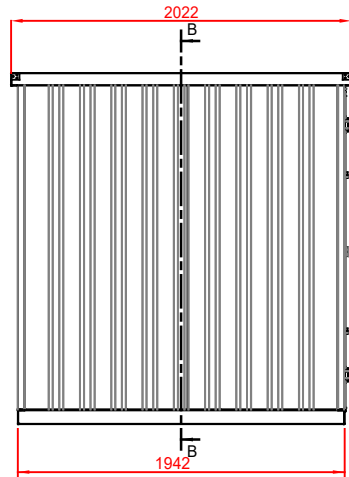

SECTION B-B

SECTION C-C

2M STORAGE CONTAINER DIMENSIONS

INNER HEIGHT	1950 mm
DOOR HEIGHT	1900 mm
LENGHT OF DOOR	1750 mm
LENGHT OF BIG DOOR	937 mm
LENGHT OF SMALL DOOR	813 mm