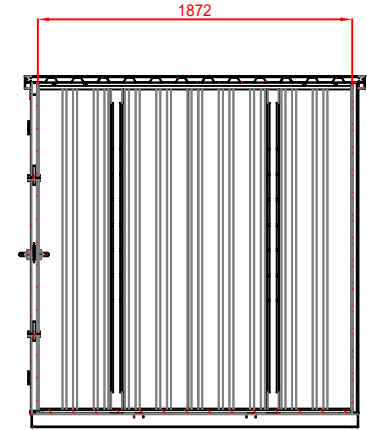

SECTION B-B

SECTION C-C

2M STORAGE CONTAINER DIMENSIONS

INNER HEIGHT	1950 mm
DOOR HEIGHT	1900 mm
LENGHT OF DOOR	1750 mm
LENGHT OF BIG DOOR	937 mm
LENGHT OF SMALL DOOR	813 mm