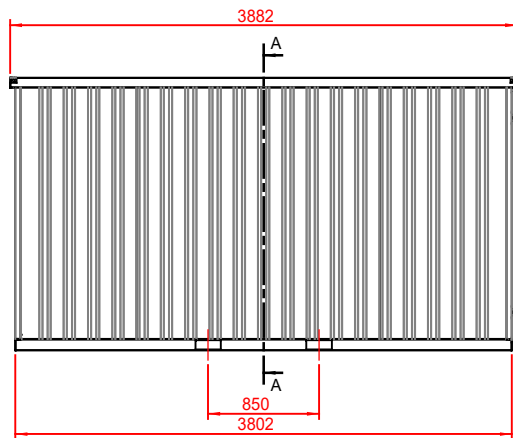

SECTION A-A
SCALE 1 : 40

SECTION B-B
SCALE 1 : 40

4M STORAGE CONTAINER DIMENSIONS

INNER HEIGHT	1950 mm
DOOR HEIGHT	1900 mm
LENGHT OF DOOR	1750 mm
LENGHT OF BIG DOOR	937 mm
LENGHT OF SMALL DOOR	813 mm

LagerContainerXXL