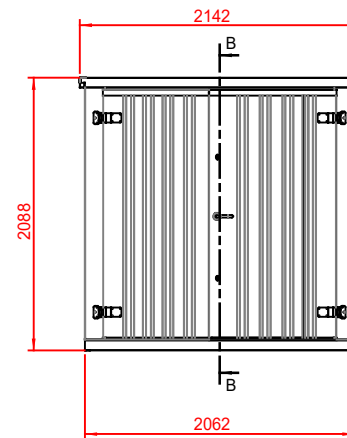

SECTION A-A
SCALE 1 : 40

SECTION B-B
SCALE 1 : 40

4M STORAGE CONTAINER DIMENSIONS

INNER HEIGHT	1950 mm
DOOR HEIGHT	1900 mm
LENGHT OF DOOR	1750 mm
LENGHT OF BIG DOOR	937 mm
LENGHT OF SMALL DOOR	813 mm

LagerContainerXXL